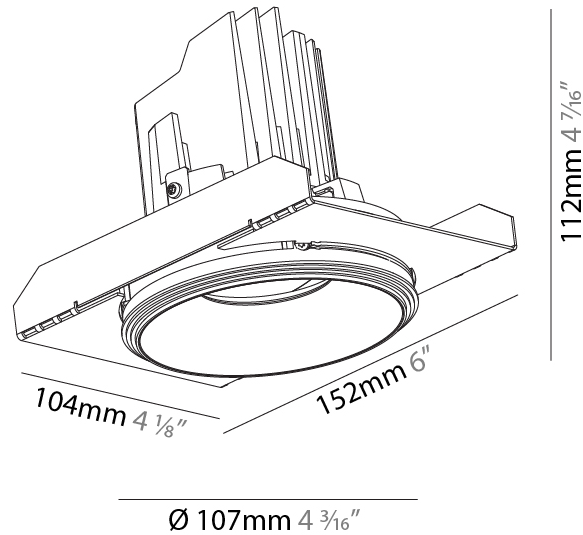

#### PHYSICAL

Shape: Round  
 Diameter (mm): 107  
 Diameter (in): 4 3/16  
 Height (mm): 112  
 Height (in): 4 7/16  
 Ceiling Thickness (mm): 10 / 12.5 / 15 / 25  
 Ceiling Thickness (in): 3/8 or 1/2 or 9/16 or 1  
 Min. Recessing Depth (mm): 130  
 Min. Recessing Depth (in): 5 1/8  
 Light Distribution: Adjustable / Downlight  
 Weight (kg): 0.609  
 Weight (lbs): 1.34  
 Fixture Finish: SSR / BKV / CWI / CRY / HAB / UFT / ITA / RUA / FTG / MYG / LOD / PUS / FRO / FUP / KIA / POP / BLS / SPG / MEY / GOH / GUM / CHC / COM / ABZ / JAG / OBR / MOS / ROR  
 Fixture Material: Aluminum Die Cast  
 Cut-out Measurements:  $\square$  111mm / 4 3/8"  
 Upon Request: Unique Ceiling Thickness

#### OPTICAL

Reflector: 20 / 40 / 60  
 Adjustability: Rotational 355°; Tilt 10°  
 Upon Request: Special Beam Angles

#### RATINGS AND CERTIFICATIONS

Certified By: Certified for North American Standards  
 IP rating: IP20

111mm 4 3/16"	130mm 5 1/8"	10   12 1/2   15   25mm 3/8"   1/2"   9/16"   1"	10°	355°		
A						

### PHYSICAL

Shape: Round  
 Diameter (mm): 107  
 Diameter (in): 4 3/16  
 Height (mm): 112  
 Height (in): 4 7/16  
 Min. Recessing Depth (mm): 130  
 Min. Recessing Depth (in): 5 1/8  
 Light Distribution: Adjustable / Downlight  
 Weight (kg): 0.46  
 Weight (lbs): 1.01  
 Fixture Finish: [SSR / BKV / CWI / CRY / HAB / UFT / ITA / RUA / FTG / MYG / LOD / PUS / FRO / FUP / KIA / POP / BLS / SPG / MEY / GOH / GUM / CHC / COM / ABZ / JAG / OBR / MOS / ROR](#)  
 Fixture Material: Aluminum Die Cast  
 Cut-out Measurements: 98mm / 3 7/8"