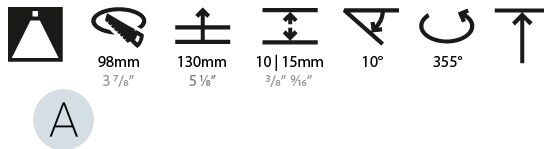

GENERAL

Series: Bioniq
Subseries: Bioniq Round Semi Adjustable
Brand: Prolight
Division: Architectural
Mounting Type: Recessed
Mounting Location: Ceiling
Subcategory: Downlight

PHYSICAL

Shape: Round
Diameter (mm): 107
Diameter (in): 4 3/16
Height (mm): 112
Height (in): 4 7/16
Ceiling Thickness (mm): 10 / 12.5 / 15
Ceiling Thickness (in): 3/8 or 1/2 or 9/16
Min. Recessing Depth (mm): 130
Min. Recessing Depth (in): 5 1/8
Light Distribution: Adjustable / Downlight
Weight (kg): 0.435
Weight (lbs): 0.96
Fixture Finish: SSR / BKV / CWI / CRY / HAB / UFT / ITA / RUA / FTG / MYG / LOD / PUS / FRO / FUP / KIA / POP / BLS / SPG / MEY / GOH / GUM / CHC / COM / ABZ / JAG / OBR / MOS / ROR
Fixture Material: Aluminum Die Cast
Cut-out Measurements: 98mm / 3 7/8"

ELECTRICAL

Lamp Type: LED (Zhaga Standard)
Total Output Wattage (W): 15
Dimming: Dali Dimming
Driver Included: No
Driver Location: Recessed Housing
Driver Type: Constant Current - 120Vac
Housing: See components
Input Voltage (V): 120
Constant Current (MA): 350

LED

Number of LEDs: 1
Color Temperature (°K): Warm Dim
Max. Delivered Lumen (lm): 760
Nominal Lumen (lm): 1140
CRI: >90 CRI
Lamp Life (hrs): 50000

OPTICAL

Reflector: 20 / 40 / 60
Adjustability: Rotational 355°, Tilt 10°

RATINGS AND CERTIFICATIONS

Certified By: Certified for North American Standards
IP rating: IP20