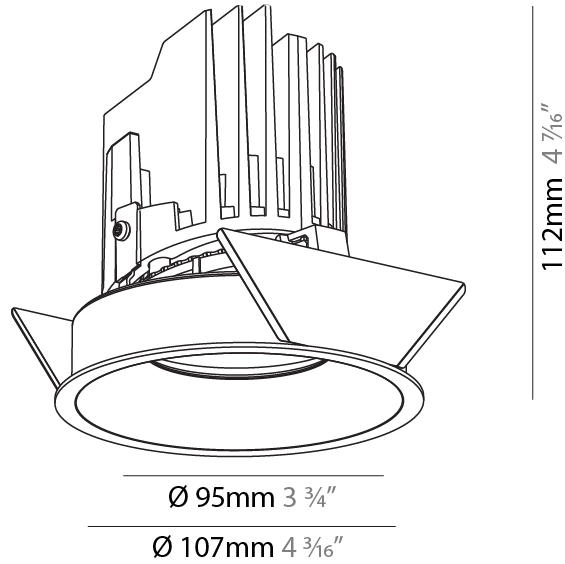

GENERAL

Series: Bioniq
Subseries: Bioniq Round Semi Adjustable
Brand: Prolight
Division: Architectural
Mounting Type: Recessed
Mounting Location: Ceiling
Subcategory: Downlight

PHYSICAL

Shape: Round
Diameter (mm): 107
Diameter (in): 4 3/16
Height (mm): 112
Height (in): 4 7/16
Ceiling Thickness (mm): 10 / 12.5 / 15
Ceiling Thickness (in): 3/8 or 1/2 or 9/16
Min. Recessing Depth (mm): 130
Min. Recessing Depth (in): 5 1/8
Light Distribution: Adjustable / Downlight
Weight (kg): 0.435
Weight (lbs): 0.96
Fixture Finish: SSR / BKV / CWI / CRY / HAB / UFT / ITA / RUA / FTG / MYG / LOD / PUS / FRO / FUP / KIA / POP / BLS / SPG / MEY / GOH / GUM / CHC / COM / ABZ / JAG / OBR / MOS / ROR
Fixture Material: Aluminum Die Cast
Cut-out Measurements: 98mm / 3 7/8"

ELECTRICAL

Lamp Type: LED (Zhaga Standard)
Total Output Wattage (W): 15
Dimming: Dali Dimming
Driver Included: No
Driver Location: Recessed Housing
Driver Type: Constant Current - 120Vac
Housing: See components
Input Voltage (V): 120
Constant Current (MA): 350

LED

Number of LEDs: 1
Color Temperature (°K): Warm Dim
Max. Delivered Lumen (lm): 760
Nominal Lumen (lm): 1140
CRI: >90 CRI
Lamp Life (hrs): 50000

OPTICAL

Reflector: 20 / 40 / 60
Adjustability: Rotational 355°, Tilt 10°

RATINGS AND CERTIFICATIONS

Certified By: Certified for North American Standards
IP rating: IP20